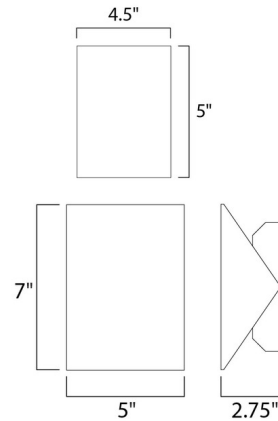

Description

The Alumilux Tilt 120V Outdoor Wall Sconce features an adjustable Aluminum faceplate to control light direction. Dimmable via Triac dimming.

Shown in white

Specifications

COLOR	N/A
BODY FINISH	White
WATTAGE	8W
DIMMER	Low Voltage Electronic
DIMENSIONS	5"W x 7"H x 2.75"D
INTEGRATED LED MODULE	1 x LED/8W/120V LED