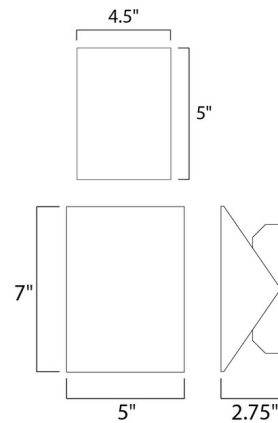

### Specifications

COLOR	N/A
BODY FINISH	White
WATTAGE	8W
DIMMER	Low Voltage Electronic
DIMENSIONS	5"W x 7"H x 2.75"D
INTEGRATED LED MODULE	1 x LED/8W/120V LED