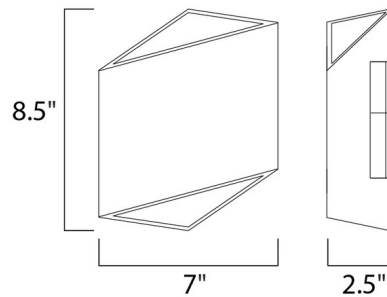

By Et2

Description

The Alumilux Facet 120V Outdoor Wall Sconce creates dramatic lighting in any indoor or outdoor space with an Aluminum frame and angular silhouette. Dimmable via Triac dimming.

Shown in satin aluminum

Specifications

COLOR	N/A
BODY FINISH	Satin Aluminum
WATTAGE	7W
DIMMER	Low Voltage Electronic
DIMENSIONS	7"W x 8.5"H x 2.5"D
INTEGRATED LED MODULE	2 x LED/3.5W/120V LED

Technical Information

COLOR RENDERING	90 CRI
LAMP COLOR	3000K
LUMENS/WATT	140.00
LUMINOUS FLUX	490 lumens