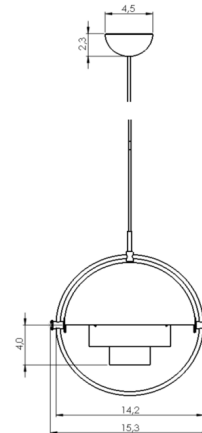

### Specifications

COLOR	N/A
BODY FINISH	Matte White / Chrome
WATTAGE	8W
DIMMER	Standard 120V
DIMENSIONS	15.4"W x 16.5"H x 14.2"D
BULB NOT INCLUDED	1 x A19/Medium (E26)/8W/120V LED
COUNTRY OF ORIGIN	China