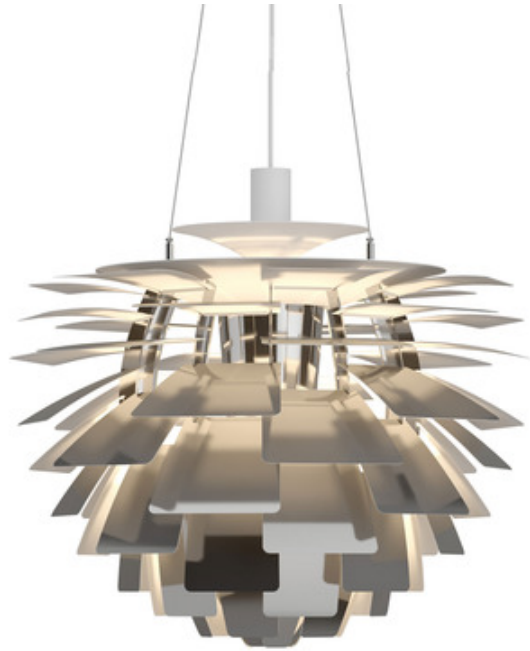

BRAND

Louis Poulsen

DESCRIPTION

The PH Artichoke LED Pendant adds a decorative elegance to your interior space. Reflection from the light source is diffused in the precisely positioned leaves forming unique multiple rows. The leaves illuminate the fixture and emit diffused light with a unique pattern. Note: Matte White / Pale Rose finish is only available in 23.6 inch size in 3000K.

SHADE COLOR	N/A
BODY FINISH	Polished Stainless Steel
WATTAGE	96W
DIMMER	0-10V
DIMENSIONS	23.6"W x 22.8"H
INTEGRATED LED MODULE	
LAMP	1 x LED/96W/120-277V LED

Technical Information

LUMINOUS FLUX	3272 lumens
LUMENS/WATT	34.08
LAMP COLOR	2700K
COLOR RENDERING	90 CRI