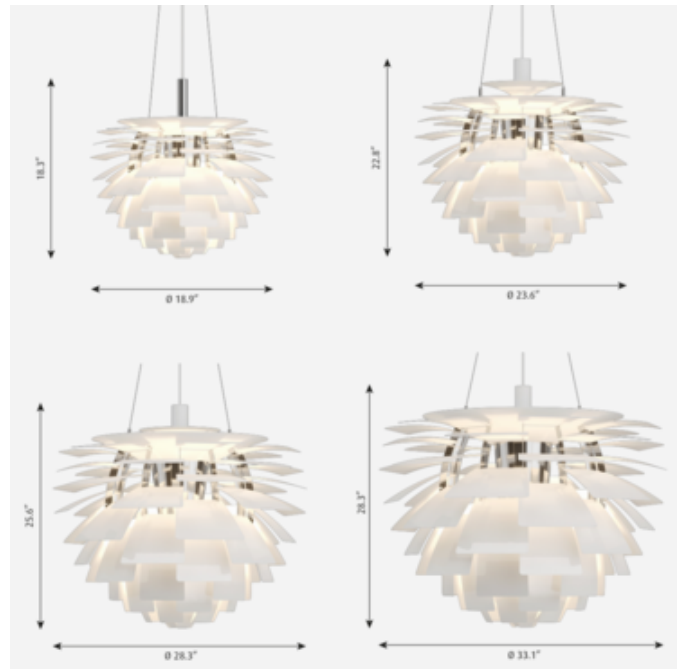

Technical Information

LUMINOUS FLUX	3272 lumens
LUMENS/WATT	34.08
LAMP COLOR	2700K
COLOR RENDERING	90 CRI

SPEC # LPL504111