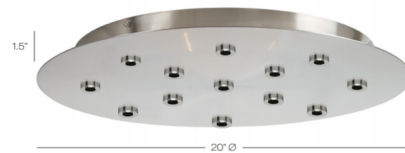

Lightology

lightology.com
866-954-4489
04-25-26

Project: _____

Company: _____

Location: _____ Fixture Type: _____

SPEC #: **STN504488**

Approved On: _____ Approved By: _____

Multiport Round 13-Light Line Voltage Canopy By Stone Lighting

Description

Multiport Round Line Voltage Canopy with 13 ports. Mounts to a standard 4 inch junction box. ETL listed. Line voltage pendants sold separately.

Shown in polished nickel

Specifications

COLOR	N/A
BODY FINISH	Polished Nickel
WATTAGE	N/A
DIMMER	Low Voltage Electronic
DIMENSIONS	20"W x 1.5"H
BULB NOT INCLUDED	LED/120V LED