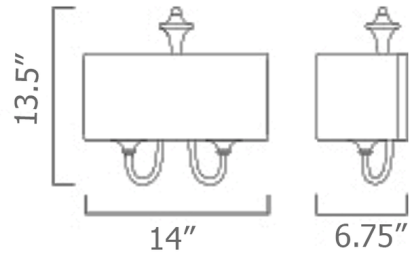

Description

The transitional design of the Bongo Wall Light works in a wide variety of decor styles from traditional to contemporary.

Shown in satin nickel / white linen

Specifications

COLOR N/A
BODY FINISH Satin Nickel / White Linen
WATTAGE 60W
DIMMER Standard 120V
DIMENSIONS 14"W x 13.5"H x 6.75"D
BULB NOT INCLUDED 1 x A19/Medium (E26)/60W/120V Incandescent
OTHER BULB OPTIONS 1 x A19/Medium (E26)/120V LED

Technical Information

PRODUCT DIMENSIONS Backplate: 6.25"H x 11.75"W

CLICK TO VIEW PRODUCT

Notes: