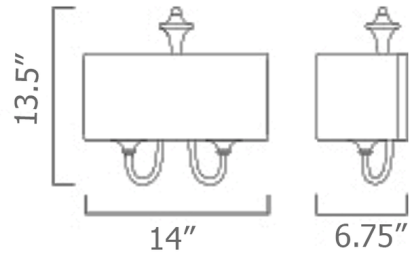

Specifications

COLOR . . . . . N/A
BODY FINISH . . . . . Satin Nickel / White Linen
WATTAGE 60W
DIMMER . . . . . Standard 120V
DIMENSIONS . . . . . 14"W x 13.5"H x 6.75"D
BULB NOT INCLUDED . . . . . 1 x A19/Medium (E26)/60W/120V Incandescent
OTHER BULB OPTIONS . . . . . 1 x A19/Medium (E26)/120V LED

Technical Information

PRODUCT DIMENSIONS . . . . . Backplate: 6.25"H x 11.75"W

CLICK TO VIEW PRODUCT

Notes: