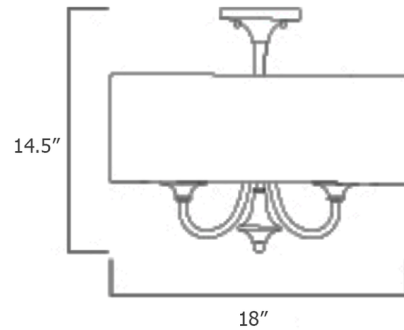

### Specifications

|                    |  |
|--------------------|--|
| COLOR              | N/A  |
| BODY FINISH        | Satin Nickel / White Linen                     |
| WATTAGE            | 240W   |
| DIMMER             | Standard 120V                                  |
| DIMENSIONS         | 18"W x 14.5"H                                  |
| BULB NOT INCLUDED  | 4 x B10/Candelabra (E12)/60W/120V Incandescent |
| OTHER BULB OPTIONS | 4 x B10/Candelabra (E12)/120V LED              |