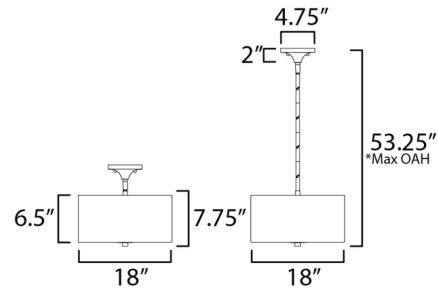

Shown in satin nickel / white linen

*max overall height

Specifications

COLOR	N/A
BODY FINISH	Satin Nickel / White Linen
WATTAGE	180W
DIMMER	Standard 120V
DIMENSIONS	18"W x 11"H
BULB NOT INCLUDED	3 x A19/Medium (E26)/60W/120V Incandescent
OTHER BULB OPTIONS	3 x A19/Medium (E26)/120V LED

Technical Information

PRODUCT DIMENSIONS	Downrods Included: 1*6"+3*12"
--------------------	-------------------------------

CLICK TO VIEW PRODUCT

Notes: