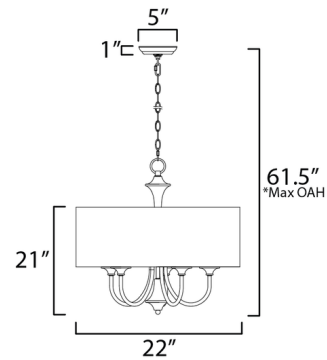

Shown in satin nickel / white linen

*max overall height

Specifications

COLOR	N/A
BODY FINISH	Satin Nickel / White Linen
WATTAGE	300W
DIMMER	Standard 120V
DIMENSIONS	22"W x 20.75"H
BULB NOT INCLUDED	5 x B10/Medium (E26)/60W/120V Incandescent
OTHER BULB OPTIONS	5 x B10/Candelabra (E12)/120V LED

CLICK TO VIEW PRODUCT

Notes: