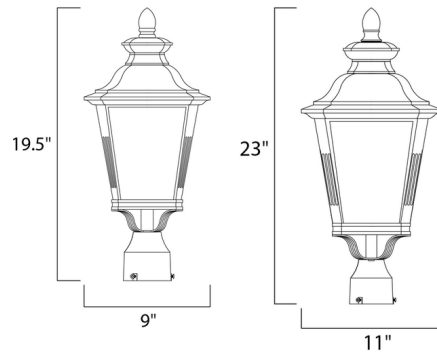

### Description

Knoxville Outdoor Post Light is an updated take on the traditional lantern style. Features Clear or Frosted Seedy glass with a Bronze finish. Note: Post sold separately.

Shown in bronze / clear

### Specifications

COLOR . . . . . Clear  
BODY FINISH . . . . . Bronze  
WATTAGE . . . . . 15W  
DIMMER . . . . . Standard 120V  
DIMENSIONS . . . . . 9"W x 19.5"H  
BULB NOT INCLUDED . . . . . 3 x B11/Candelabra (E12)/5W/120V LED  
OTHER BULB OPTIONS . . . . . 3 x B10/Candelabra (E12)/60W/120V Incandescent