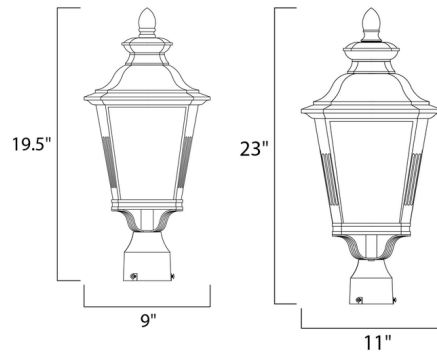

### Description

Knoxville Outdoor Post Light is an updated take on the traditional lantern style. Features Clear or Frosted Seedy glass with a Bronze finish. Note: Post sold separately.

Shown in bronze / clear

### Specifications

COLOR	Clear
BODY FINISH	Bronze
WATTAGE	15W
DIMMER	Standard 120V
DIMENSIONS	9"W x 19.5"H
BULB NOT INCLUDED	3 x B11/Candelabra (E12)/5W/120V LED
OTHER BULB OPTIONS	3 x B10/Candelabra (E12)/60W/120V Incandescent