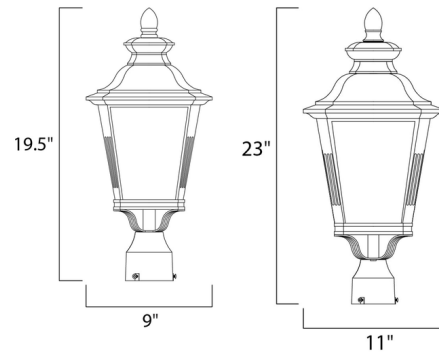

Shown in bronze / clear

CLICK TO VIEW PRODUCT

Notes: