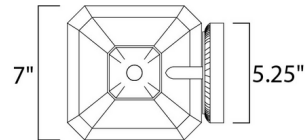

### Specifications

COLOR	Clear
BODY FINISH	Bronze
WATTAGE	43W
DIMMER	Standard 120V
DIMENSIONS	7"W x 11"H x 8.25"D
BULB NOT INCLUDED	1 x A19/Medium (E26)/43W/120V Incandescent