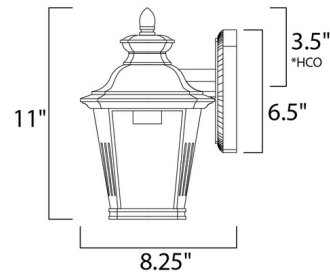

### Specifications

COLOR	Clear
BODY FINISH	Bronze
WATTAGE	43W
DIMMER	Standard 120V
DIMENSIONS	7"W x 11"H x 8.25"D
BULB NOT INCLUDED	1 x A19/Medium (E26)/43W/120V Incandescent