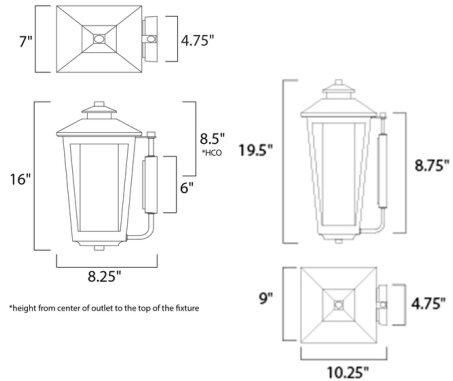

### Specifications

COLOR . . . . . Clear / Frosted  
BODY FINISH . . . . . Artesian Bronze  
WATTAGE . . . . . 9W  
DIMMER . . . . . Standard 120V  
DIMENSIONS . . . . . 7"W x 16"H x 8.25"D  
BULB NOT INCLUDED . . . . . 1 x A19/Medium (E26)/9W/120V LED