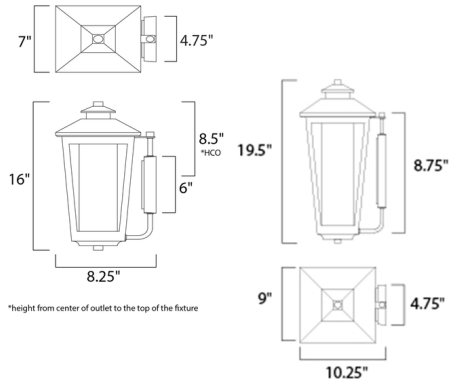

Description

Aberdeen Outdoor Wall Light features Clear glass with a Frosted inner diffuser and an Artesian Bronze finish.

Shown in artesian bronze / clear / frosted

Specifications

COLOR Clear / Frosted
BODY FINISH Artesian Bronze
WATTAGE 9W
DIMMER Standard 120V
DIMENSIONS 7"W x 16"H x 8.25"D
BULB NOT INCLUDED 1 x A19/Medium (E26)/9W/120V LED