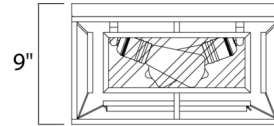

Description

Era Ceiling Light has geometric metal frames finished in Black supporting panes of clear Seedy glass, providing a refined restoration look.

Shown in black / clear

Specifications

COLOR Clear
BODY FINISH Black
WATTAGE 120W
DIMMER Standard 120V
DIMENSIONS 15.75"W x 9"H
BULB NOT INCLUDED 2 x Edison ST-Shape/Medium (E26)/60W/120V Incandescent
OTHER BULB OPTIONS 2 x Edison ST-Shape/Medium (E26)/120V LED