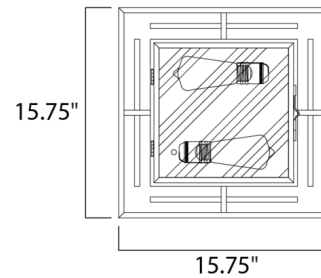

Description

Era Ceiling Light has geometric metal frames finished in Black supporting panes of clear Seedy glass, providing a refined restoration look.

Shown in black / clear

Specifications

COLOR Clear
BODY FINISH Black
WATTAGE 120W
DIMMER Standard 120V
DIMENSIONS 15.75"W x 9"H
BULB NOT INCLUDED 2 x Edison ST-Shape/Medium (E26)/60W/120V Incandescent
OTHER BULB OPTIONS 2 x Edison ST-Shape/Medium (E26)/120V LED