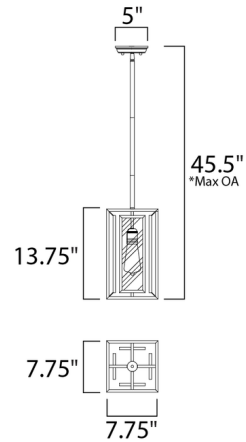

Lightology

lightology.com
866-954-4489
07-03-26

Project: _____

Company: _____

Location: _____ Fixture Type: _____

SPEC #: **MAX504972**

Approved On: _____ Approved By: _____

Era Mini Pendant By Maxim Lighting

Description

Era Mini Pendant has geometric metal frames finished in Black supporting panes of clear Seedy glass, providing a refined restoration look.

Shown in black / clear

Specifications

COLOR	Clear
BODY FINISH	Black
WATTAGE	60W
DIMMER	Standard 120V
DIMENSIONS	7.75"W x 13.75"H
BULB NOT INCLUDED	1 x Edison ST-Shape/Medium (E26)/60W/120V Incandescent
OTHER BULB OPTIONS	1 x Edison ST-Shape/Medium (E26)/120V LED