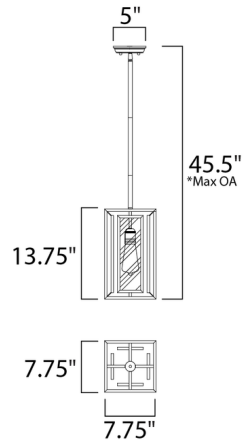

Lightology

lightology.com
866-954-4489
04-26-26

Project: _____

Company: _____

Location: _____ Fixture Type: _____

SPEC #: **MAX504972**

Approved On: _____ Approved By: _____

Era Mini Pendant By Maxim Lighting

Description

Era Mini Pendant has geometric metal frames finished in Black supporting panes of clear Seedy glass, providing a refined restoration look.

Shown in black / clear

Specifications

COLOR Clear
BODY FINISH Black
WATTAGE 60W
DIMMER Standard 120V
DIMENSIONS 7.75"W x 13.75"H
BULB NOT INCLUDED 1 x Edison ST-Shape/Medium (E26)/60W/120V Incandescent
OTHER BULB OPTIONS 1 x Edison ST-Shape/Medium (E26)/120V LED