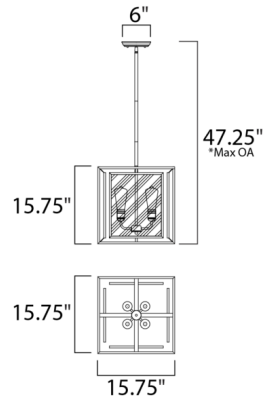

Description

The Era Pendant has geometric metal frames finished in Black supporting panes of clear Seedy glass, providing a refined restoration look.

Shown in black / clear

*max overall height

Specifications

COLOR	Clear
BODY FINISH	Black
WATTAGE	240W
DIMMER	Standard 120V
DIMENSIONS	15.75"W x 15.75"H
BULB NOT INCLUDED	4 x Edison ST-Shape/Medium (E26)/60W/120V Incandescent
OTHER BULB OPTIONS	4 x Edison ST-Shape/Medium (E26)/120V LED