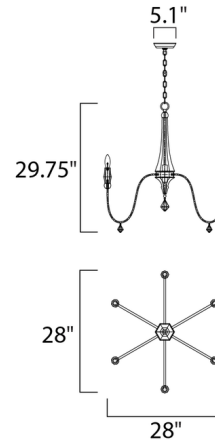

Lightology

lightology.com
866-954-4489
07-03-26

Project: _____

Company: _____

Location: _____ Fixture Type: _____

SPEC #: **MAX505003**

Approved On: _____ Approved By: _____

Claymore Chandelier By Maxim Lighting

Shown in claymore

Specifications

COLOR	N/A
BODY FINISH	Claymore
WATTAGE	30W
DIMMER	Standard 120V
DIMENSIONS	28"W x 29.75"H
BULB NOT INCLUDED	6 x B11/Candelabra (E12)/5W/120V LED
OTHER BULB OPTIONS	6 x B10/Candelabra (E12)/60W/120V Incandescent