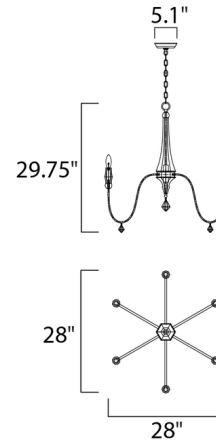

Lightology

lightology.com
866-954-4489
04-26-26

Project: _____

Company: _____

Location: _____ Fixture Type: _____

SPEC #: **MAX505003**

Approved On: _____ Approved By: _____

Claymore Chandelier By Maxim Lighting

Shown in claymore

Specifications

COLOR	N/A
BODY FINISH	Claymore
WATTAGE	30W
DIMMER	Standard 120V
DIMENSIONS	28"W x 29.75"H
BULB NOT INCLUDED	6 x B11/Candelabra (E12)/5W/120V LED
OTHER BULB OPTIONS	6 x B10/Candelabra (E12)/60W/120V Incandescent