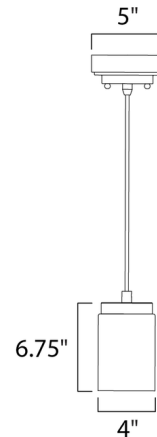

CLICK TO VIEW PRODUCT

Notes: