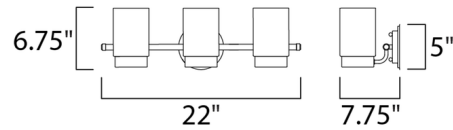

CLICK TO VIEW PRODUCT

Notes: