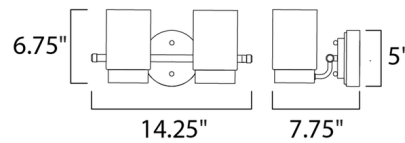

CLICK TO VIEW PRODUCT

Notes: