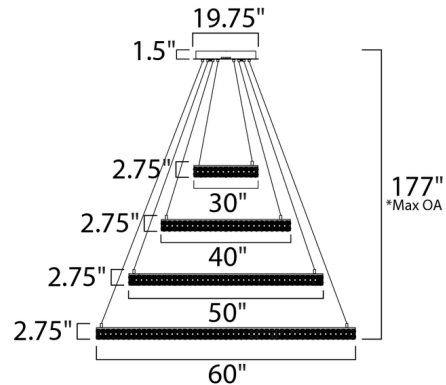

CLICK TO VIEW PRODUCT

Notes: