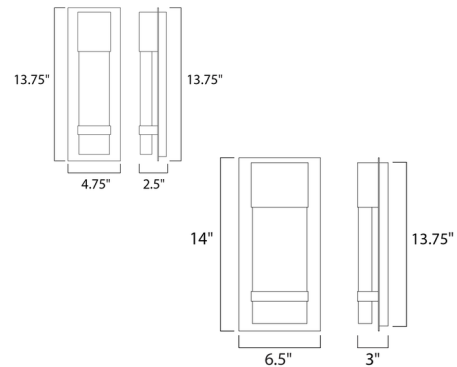

Lightology

lightology.com
866-954-4489
05-17-26

Project: _____

Company: _____

Location: _____ Fixture Type: _____

SPEC #: **MAX505123**

Approved On: _____ Approved By: _____

Cascade Outdoor Wall Light By Maxim Lighting

Description

Cascade Outdoor Wall Light features a solid block of clear Bubble glass, housed in aluminum metal frames in a contrasting Black finish. Ample light shines through the glass to the surface below creating a beautiful lighting effect. Available in two sizes. ADA compliant. Wet location rated. Title 24 compliant. UL listed.

Shown in black / bubble

Specifications

COLOR	Bubble
BODY FINISH	Black
WATTAGE	9W
DIMMER	Not Dimmable
DIMENSIONS	4.75"W x 13.75"H x 2.5"D
INTEGRATED LED MODULE	1 x LED/9W/120V LED

Technical Information

LAMP COLOR	3000K
LUMENS/WATT	50.00
LUMINOUS FLUX	450 lumens