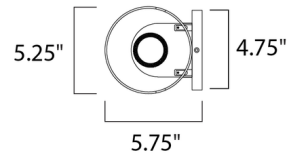

Lightology

lightology.com
866-954-4489
05-22-26

Project: _____

Company: _____

Location: _____ Fixture Type: _____

SPEC #: **MAX505150**

Approved On: _____ Approved By: _____

Lightray 86119 LED Outdoor Wall Light By Maxim Lighting

Description

Lightray 86119 LED Outdoor Wall Light features an Architectural Bronze finish.

Specifications

COLOR . . . . . N/A
BODY FINISH . . . . . Architectural Bronze
WATTAGE 12W
DIMMER . . . . . Not Dimmable
DIMENSIONS . . . . . 13.75"W x 5.75"H x 5.25"D
INTEGRATED LED MODULE . . . . . 2 x LED/6W/120V LED

Technical Information

LUMENS/WATT 140.00
LUMINOUS FLUX . . . . . 840 lumens

CLICK TO VIEW PRODUCT

Notes: