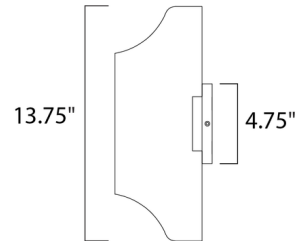

Lightology

lightology.com
866-954-4489
05-22-26

Project: _____

Company: _____

Location: _____ Fixture Type: _____

SPEC #: **MAX505150**

Approved On: _____ Approved By: _____

Lightray 86119 LED Outdoor Wall Light By Maxim Lighting

Description

Lightray 86119 LED Outdoor Wall Light features an Architectural Bronze finish.

Specifications

COLOR . . . . . N/A
BODY FINISH . . . . . Architectural Bronze
WATTAGE 12W
DIMMER . . . . . Not Dimmable
DIMENSIONS . . . . . 13.75"W x 5.75"H x 5.25"D
INTEGRATED LED MODULE . . . . . 2 x LED/6W/120V LED

Technical Information

LUMENS/WATT 140.00
LUMINOUS FLUX . . . . . 840 lumens

CLICK TO VIEW PRODUCT

Notes: