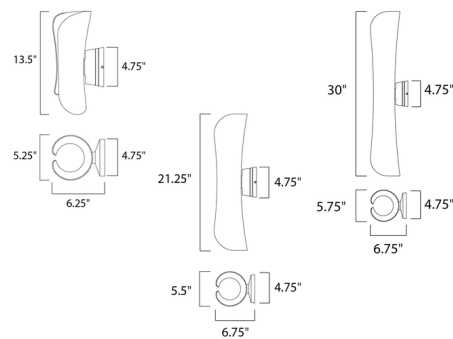

CLICK TO VIEW PRODUCT

Notes: