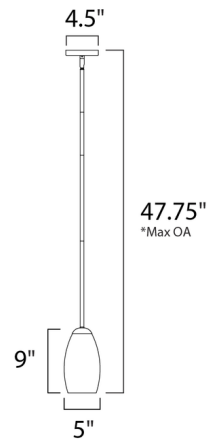

## Taylor Mini Pendant By Maxim Lighting

### Description

Taylor Mini Pendant creates an upscale forged look, that compliments any style. Features tall scale Satin White shades with a Satin Nickel or Textured Black finish. Comes with one 3 inch and three 12 inch downrods to customize length. UL listed.

### Specifications

COLOR	Satin White
BODY FINISH	Satin Nickel
WATTAGE	9W
DIMMER	Standard 120V
DIMENSIONS	5"W x 9"H
BULB NOT INCLUDED	1 x A19/Medium (E26)/9W/120V LED

CLICK TO VIEW PRODUCT

Notes: