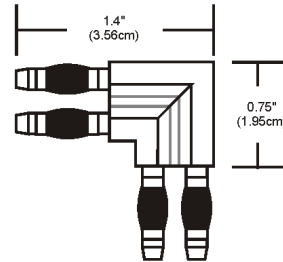

### Description

The Monorail Wall L Conductive Connector joins two pieces of Monorail together at 90 degrees on the wall. LIMITED QUANTITIES AVAILABLE

Shown in satin nickel

### Specifications

COLOR	N/A
BODY FINISH	Satin Nickel
WATTAGE	N/A
DIMMER	N/A
DIMENSIONS	1.4"L x 1.4"W
BULB	N/A

CLICK TO VIEW PRODUCT

Notes: