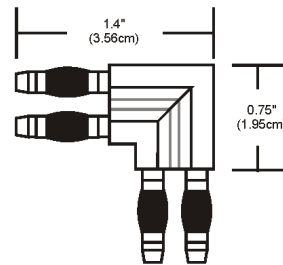

Description

The Monorail Wall L Conductive Connector joins two pieces of Monorail together at 90 degrees on the wall.

Shown in satin nickel

Specifications

COLOR	N/A
BODY FINISH	Satin Nickel
WATTAGE	N/A
DIMMER	N/A
DIMENSIONS	1.4"L x 1.4"W
BULB	N/A