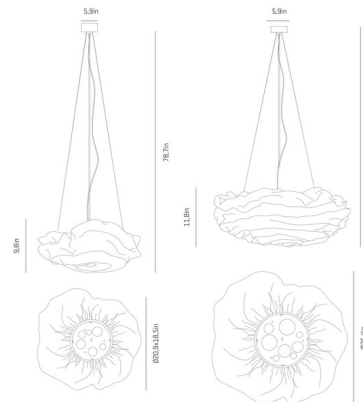

### Description

The Nevo Pendant is a cloud of suggestive curves creating an impossible volume in your space. The pendant's shade is crafted from painted stainless steel mesh, a malleable material that creates a dynamic sense of movement throughout the fixture. Note: The 35.4 inch size is only available in White.

### Specifications

COLOR	White
BODY FINISH	Stainless Steel
WATTAGE	24W
DIMMER	Standard 120V
DIMENSIONS	20.9"W x 9.8"H x 18.5"D
BULB NOT INCLUDED	3 x A19/Medium (E26)/8W/120V LED
COUNTRY OF ORIGIN	Spain

### Technical Information

PRODUCT DIMENSIONS	Canopy: 5.9" diameter
--------------------	-----------------------

CLICK TO VIEW PRODUCT

Notes: