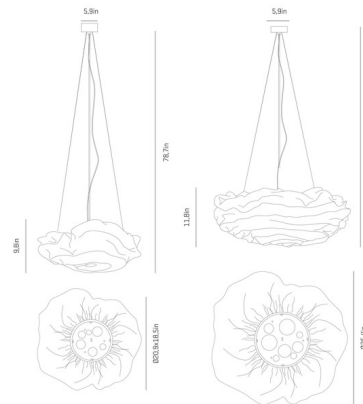

### Description

The Nevo Pendant is a cloud of suggestive curves creating an impossible volume in your space. The pendant's shade is crafted from painted stainless steel mesh, a malleable material that creates a dynamic sense of movement throughout the fixture. Note: The 35.4 inch size is only available in White.

### Specifications

COLOR . . . . . White  
BODY FINISH . . . . . Stainless Steel  
WATTAGE . . . . . 24W  
DIMMER . . . . . Standard 120V  
DIMENSIONS . . . . . 20.9"W x 9.8"H x 18.5"D  
BULB NOT INCLUDED . . . . . 3 x A19/Medium (E26)/8W/120V LED  
COUNTRY OF ORIGIN . . . . . Spain

### Technical Information

PRODUCT DIMENSIONS . . . . . Canopy: 5.9" diameter

CLICK TO VIEW PRODUCT

Notes: