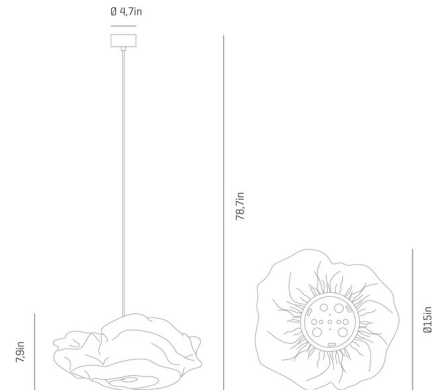

Specifications

COLOR	White
BODY FINISH	Stainless Steel
WATTAGE	14W
DIMMER	Standard 120V
DIMENSIONS	15"W x 7.9"H
BULB NOT INCLUDED	2 x B10/Candelabra (E12)/7W/120V LED
OTHER BULB OPTIONS	2 x B10/Candelabra (E12)/120V LED 2 x B10/Candelabra (E12)/60W/120V Incandescent
COUNTRY OF ORIGIN	Spain

Technical Information

PRODUCT DIMENSIONS	Canopy: 4.7" diameter
--------------------	-----------------------

Shown in stainless steel / white

CLICK TO VIEW PRODUCT

Notes: