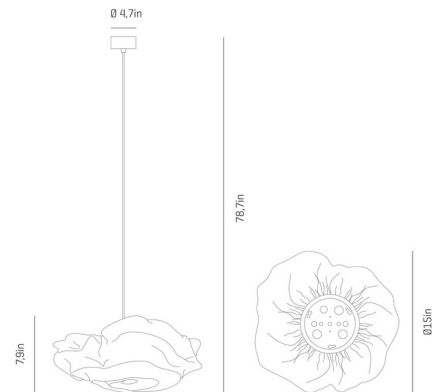

Specifications

COLOR	White
BODY FINISH	Stainless Steel
WATTAGE	14W
DIMMER	Standard 120V
DIMENSIONS	15"W x 7.9"H
BULB NOT INCLUDED	2 x B10/Candelabra (E12)/7W/120V LED
OTHER BULB OPTIONS	2 x B10/Candelabra (E12)/120V LED 2 x B10/Candelabra (E12)/60W/120V Incandescent
COUNTRY OF ORIGIN	Spain

Technical Information

PRODUCT DIMENSIONS	Canopy: 4.7" diameter
--------------------	-----------------------

Shown in stainless steel / white

CLICK TO VIEW PRODUCT

Notes: