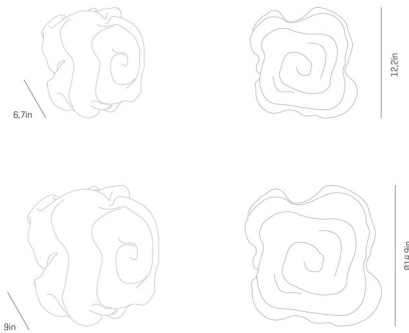

By a-emotional light

Description

The Nevo Wall / Ceiling Light is constructed from painted stainless steel mesh and features unrepeated organic forms with hand molded curves, making each lamp a unique fixture that stands apart from the rest. The shade gives off a feeling that it is alive through the constant evolution and movement of light through the shapes of the shade.

Shown in stainless steel / white

Specifications

COLOR White
BODY FINISH Stainless Steel
WATTAGE 4W
DIMMER Standard 120V
DIMENSIONS 12.2"W x 12.2"H x 6.7"D
BULB NOT INCLUDED 1 x JCD/G9/4W/120V LED
COUNTRY OF ORIGIN Spain