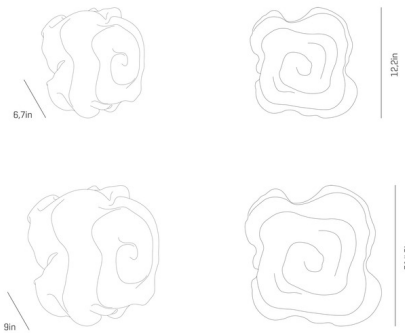

By a-emotional light

Description

The Nevo Wall / Ceiling Light is constructed from painted stainless steel mesh and features unrepeated organic forms with hand molded curves, making each lamp a unique fixture that stands apart from the rest. The shade gives off a feeling that it is alive through the constant evolution and movement of light through the shapes of the shade.

Shown in stainless steel / white

Specifications

COLOR White
BODY FINISH Stainless Steel
WATTAGE 4W
DIMMER Standard 120V
DIMENSIONS 12.2"W x 12.2"H x 6.7"D
BULB NOT INCLUDED 1 x JCD/G9/4W/120V LED
COUNTRY OF ORIGIN Spain