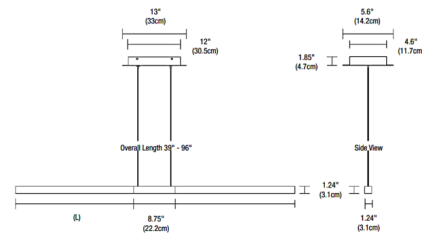

Description

Tie Stix Wood Warm Dim Center Feed Suspension features a direct flat, milky white lens. Available with 5 watts per foot in Warm Dim 2700K-2000K (27D) or 3000K-2000K (30D) color temperature and a variety of finish options. Chrome finish available up to 84 inch length. Includes center feed canopy with 120V/24VDC output Universal power supply and 12 foot adjustable suspension cables. Dimmable with a low voltage electronic (ELV) dimmer, sold separately. Note: Product is built to order.

Shown in satin black / wood espresso

Specifications

COLOR Wood Espresso
 BODY FINISH Satin Black
 WATTAGE 20W
 DIMMER Low Voltage Electronic
 DIMENSIONS 48"W x 1.24"H
 INTEGRATED LED MODULE 1 x LED/20W/24V LED