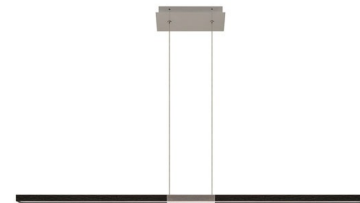

Lightology

lightology.com
866-954-4489
05-21-26

Project: _____
Company: _____
Location: _____ Fixture Type: _____
SPEC #: **EDG506927**
Approved On: _____ Approved By: _____

Tie Stix Metal Warm Dim Center Feed Suspension By PureEdge Lighting

Description

Tie Stix Metal Warm Dim Center Feed Suspension features a direct flat, milky white lens. Available with 5 watts per foot in Warm Dim 2700K-2000K (27D) and 3000K-2000K (30D) color temperature and a variety of finish options. Chrome finish available up to 84 inch length. Includes center feed canopy with 120V/24VDC output Universal power supply and 12 foot adjustable suspension cables. Dimmable with a low voltage electronic (ELV) dimmer, sold separately. Note: Product is built to order.

Specifications

COLOR . . . . . Satin Black
BODY FINISH . . . . . Satin Nickel
WATTAGE 20W
DIMMER . . . . . Low Voltage Electronic
DIMENSIONS . . . . . 48"W x 1.24"H
INTEGRATED LED MODULE . . . . . 1 x LED/20W/24V LED

Technical Information

LAMP LIFE . . . . . 50000 hours
COLOR RENDERING . . . . . 92 CRI
LAMP COLOR . . . . . 2700K Warm Dim
LUMENS/WATT 55.25
LUMINOUS FLUX . . . . . 1105 lumens

Shown in satin nickel / satin black