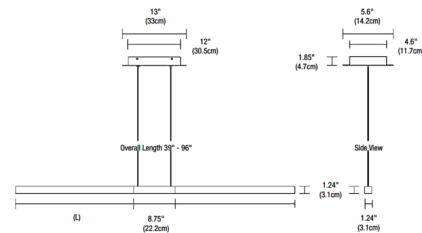

CLICK TO VIEW PRODUCT

Notes: