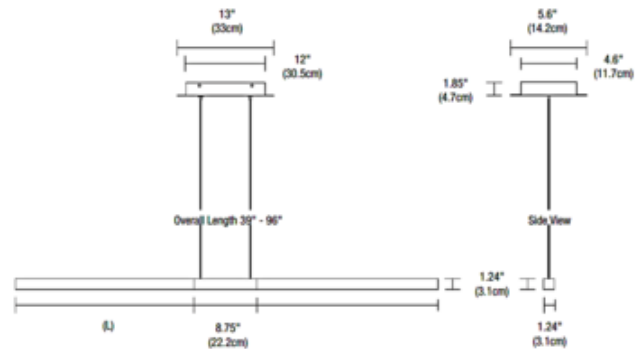

DESIGNER

Gregory Kay

BRAND

PureEdge Lighting

DESCRIPTION

Tie Stix Wood Warm Dim Center Feed Suspension features a direct flat, milky white lens. Available with 5 watts per foot in Warm Dim 2700K-2000K (27D) or 3000K-2000K (30D) color temperature and a variety of finish options. Chrome finish available up to 84 inch length. Includes center feed canopy with 120V/24VDC output Universal power supply and 12 foot adjustable suspension cables. Dimmable with a low voltage electronic (ELV) dimmer, sold separately. Note: Product is built to order.

Shown in: Satin Nickel / Wood Walnut

SHADE COLOR	Wood Walnut
BODY FINISH	Satin Nickel
WATTAGE	20W
DIMMER	Low Voltage Electronic
DIMENSIONS	48"W x 1.24"H
INTEGRATED LED MODULE	
LAMP	1 x LED/20W/24V LED

Technical Information

LUMINOUS FLUX	1114 lumens
LUMENS/WATT	55.70
LAMP COLOR	2700K Warm Dim
COLOR RENDERING	92 CRI

SPEC # EDG506935

COMPANY	PROJECT	FIXTURE TYPE	APPROVED BY	DATE