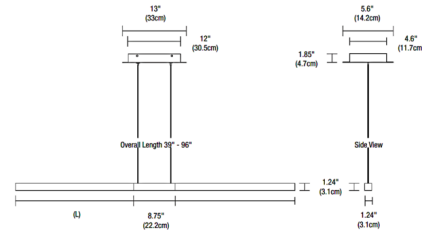

### Description

Tie Stix Metal Center Feed Suspension features a direct flat, milky white lens. Available in a 5 or 7 LED watt per foot option in a spectrum of static white color temperatures and finish options. Chrome finish available up to 84 inch length. Includes center feed canopy with 120V/24VDC output Universal power supply and 12 foot adjustable suspension cables. Fixture dimmable with an electronic low voltage (ELV) dimmer, sold separately. Note: Product is built to order.

### Specifications

COLOR	Satin Black
BODY FINISH	Satin Nickel
WATTAGE	20W
DIMMER	Low Voltage Electronic
DIMENSIONS	48"W x 1.24"H
INTEGRATED LED MODULE	4 x LED/5W/24V LED