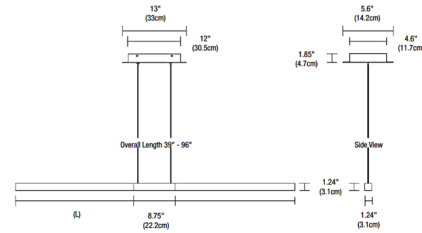

Description

Tie Stix Metal Center Feed Suspension features a direct flat, milky white lens. Available in a 5 or 7 LED watt per foot option in a spectrum of static white color temperatures and finish options. Chrome finish available up to 84 inch length. Includes center feed canopy with 120V/24VDC output Universal power supply and 12 foot adjustable suspension cables. Fixture dimmable with an electronic low voltage (ELV) dimmer, sold separately. Note: Product is built to order.

Shown in satin nickel / satin black

Specifications

COLOR	Satin Black
BODY FINISH	Satin Nickel
WATTAGE	20W
DIMMER	Low Voltage Electronic
DIMENSIONS	48"W x 1.24"H
INTEGRATED LED MODULE	4 x LED/5W/24V LED

Technical Information