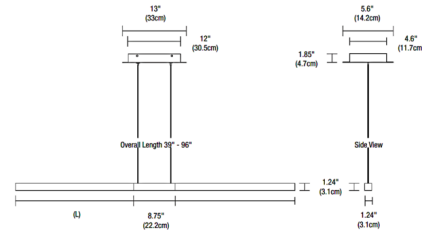

Description

Tie Stix Metal Center Feed Suspension features a direct flat, milky white lens. Available in a 5 or 7 LED watt per foot option in a spectrum of static white color temperatures and finish options. Chrome finish available up to 84 inch length. Includes center feed canopy with 120V/24VDC output Universal power supply and 12 foot adjustable suspension cables. Fixture dimmable with an electronic low voltage (ELV) dimmer, sold separately. Note: Product is built to order.

Shown in satin nickel / satin black

Specifications

COLOR	Satin Black
BODY FINISH	Satin Nickel
WATTAGE	20W
DIMMER	Low Voltage Electronic
DIMENSIONS	48"W x 1.24"H
INTEGRATED LED MODULE	4 x LED/5W/24V LED

Technical Information