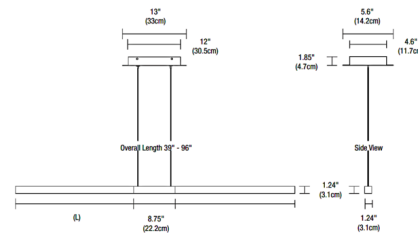

Description

Tie Stix Wood Center Feed Suspension features a direct flat, milky white lens. Available in a 5 or 7 LED watt per foot option in a spectrum of static white color temperature options and a variety of finishes. Chrome finish available up to 84 inch length. Includes center feed canopy with 120V/24VDC output Universal power supply and 12 foot adjustable suspension cables. Fixture dimmable with an electronic low voltage (ELV) dimmer, sold separately. Note: Product is built to order.

Shown in satin nickel / wood cherry

Specifications

COLOR	Wood Cherry
BODY FINISH	Satin Nickel
WATTAGE	20W
DIMMER	Low Voltage Electronic
DIMENSIONS	48"W x 1.24"H
INTEGRATED LED MODULE	4 x LED/5W/24V LED

Technical Information