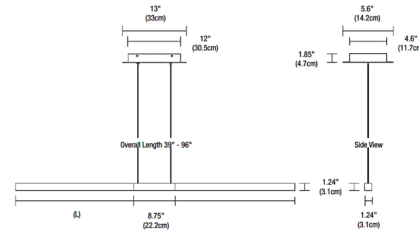

Description

Tie Stix Wood Center Feed Suspension features a direct flat, milky white lens. Available in a 5 or 7 LED watt per foot option in a spectrum of static white color temperature options and a variety of finishes. Chrome finish available up to 84 inch length. Includes center feed canopy with 120V/24VDC output Universal power supply and 12 foot adjustable suspension cables. Fixture dimmable with an electronic low voltage (ELV) dimmer, sold separately. Note: Product is built to order.

Shown in satin nickel / wood cherry

Specifications

COLOR Wood Cherry
 BODY FINISH Satin Nickel
 WATTAGE 20W
 DIMMER Low Voltage Electronic
 DIMENSIONS 48"W x 1.24"H
 INTEGRATED LED MODULE 4 x LED/5W/24V LED