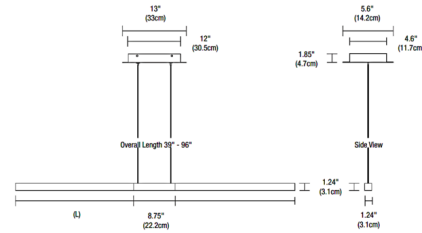

CLICK TO VIEW PRODUCT

Notes: