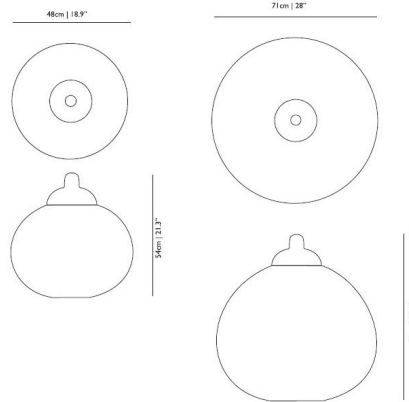

Specifications

| | |
|--------------------|--------------------------------------------|
| COLOR | Black |
| BODY FINISH | Chrome |
| WATTAGE | 60W |
| DIMMER | Standard 120V |
| DIMENSIONS | 18.9"W x 21.25"H |
| BULB NOT INCLUDED | 1 x A19/Medium (E26)/60W/120V Incandescent |
| OTHER BULB OPTIONS | 1 x A19/Medium (E26)/120V LED |
| COUNTRY OF ORIGIN | Netherlands |