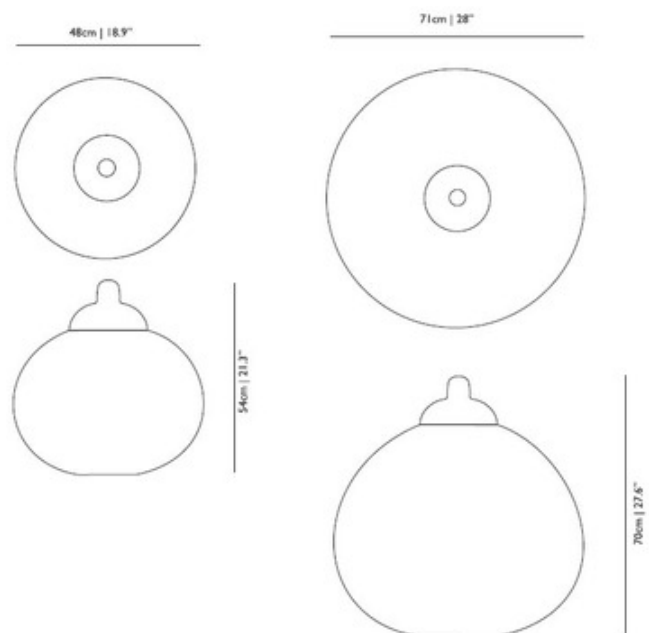

COMPANY	PROJECT	FIXTURE TYPE	APPROVED BY	DATE