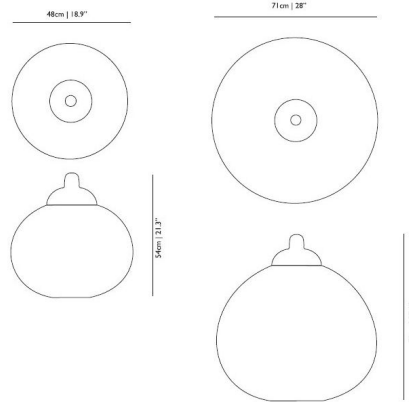

Specifications

COLOR	Black
BODY FINISH	Chrome
WATTAGE	60W
DIMMER	Standard 120V
DIMENSIONS	18.9"W x 21.25"H
BULB NOT INCLUDED	1 x A19/Medium (E26)/60W/120V Incandescent
OTHER BULB OPTIONS	1 x A19/Medium (E26)/120V LED
COUNTRY OF ORIGIN	Netherlands