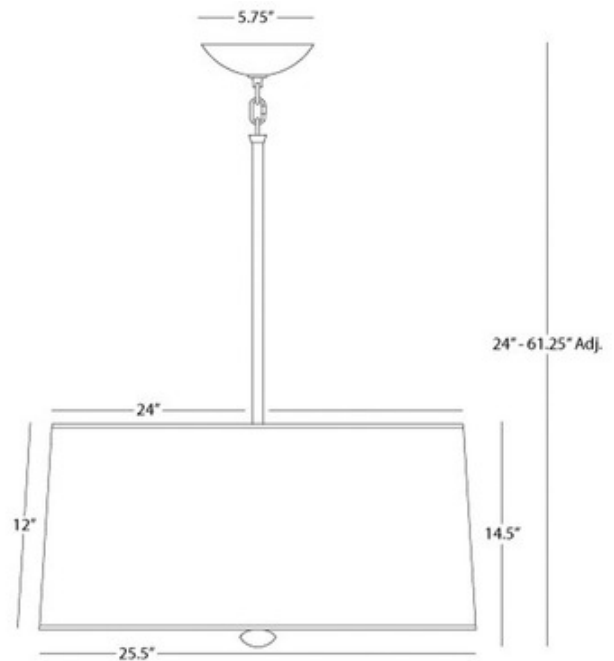

Shown in: Polished Nickel / White Ceramik Parchment

SHADE COLOR	White Ceramik Parchment
BODY FINISH	Polished Nickel
WATTAGE	300W
DIMMER	Standard 120V
DIMENSIONS	25.5"W x 14.5"H
BULB NOT INCLUDED	
LAMP	3 x A19/Medium (E26)/100W/120V Incandescent

Technical Information

PRODUCT DIMENSIONS	Downrods Included: 3x12" + 1x6"
---------------------------	---------------------------------

SPEC #

RAB50819

COMPANY

PROJECT

FIXTURE TYPE

APPROVED BY