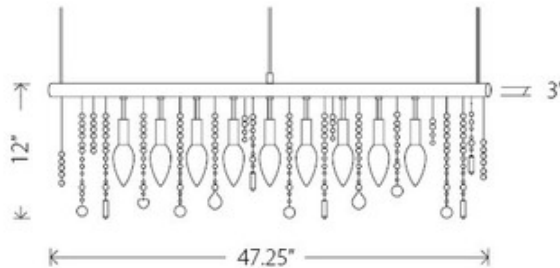

Crystal Linear Suspension

Description:

Crystal linear suspension features 38 crystal strands and a chrome finish. Hard-wire application, canopy included. Nine 25 watt, 120 volt, B10 candelabra base incandescent lamps not included. General light distribution. Includes 60 inch cord. 3W x 12H x 47.25L.

Shown in: Chrome / Crystal

List Price: \$412.50
Our Price: \$330.00

Shade Color: Crystal
Body Finish: Chrome
Lamp: 9 x B10/Candelabra (E12)/25W/120V Incandescent
 9 x B10/Candelabra (E12)/120V LED
Wattage: 225W
Dimmer: Incandescent
Dimensions: 12"H x 47.25"W