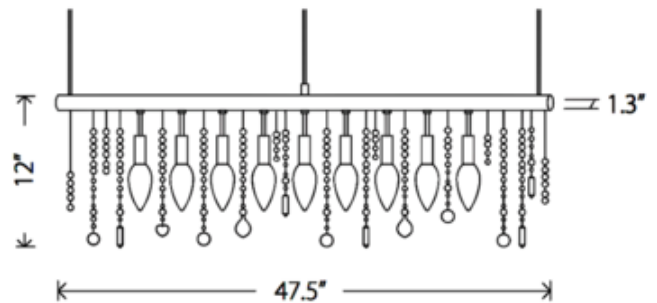

**BRAND**

Nuevo

**DESCRIPTION**

Crystal linear suspension features 38 crystal strands and a chrome finish. Hard-wire application, canopy included. General light distribution.

*Shown in: Chrome / Crystal*

<b>SHADE COLOR</b>	Crystal
<b>BODY FINISH</b>	Chrome
<b>WATTAGE</b>	225W
<b>DIMMER</b>	Standard 120V
<b>DIMENSIONS</b>	47.25"L x 1.3"W x 12"H
<b>BULB NOT INCLUDED</b>	
<b>LAMP</b>	9 x B10/Candelabra (E12)/25W/120V Incandescent 9 x B10/Candelabra (E12)/120V LED

*Technical Information*

<b>PRODUCT DIMENSIONS</b>	Cord Length: 60"
---------------------------	------------------

<b>SPEC #</b>	NUE50832
---------------	----------

COMPANY	PROJECT	FIXTURE TYPE	APPROVED BY	DATE