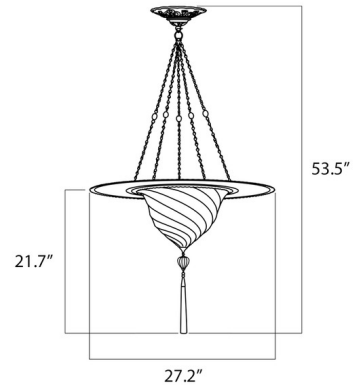

### Specifications

COLOR . . . . . Gold Serpentine  
BODY FINISH . . . . . Brass  
WATTAGE . . . . . 100W  
DIMMER . . . . . Standard 120V  
DIMENSIONS . . . . . 27.25"W x 21.5"H  
BULB NOT INCLUDED . . . . . 1 x A19/Medium (E26)/100W/120V Incandescent  
OTHER BULB OPTIONS . . . . . 1 x A19/Medium (E26)/120V LED

### Technical Information

PRODUCT DIMENSIONS . . . . . Max Overall Length: 53.5"

Shown in brass / gold serpentine

CLICK TO VIEW PRODUCT

Notes: