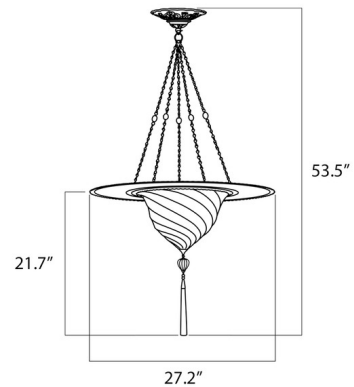

Shown in brass / gold serpentine

Specifications

COLOR Gold Serpentine
BODY FINISH Brass
WATTAGE 100W
DIMMER Standard 120V
DIMENSIONS 27.25"W x 21.5"H
BULB NOT INCLUDED 1 x A19/Medium (E26)/100W/120V Incandescent
OTHER BULB OPTIONS 1 x A19/Medium (E26)/120V LED

Technical Information

PRODUCT DIMENSIONS Max Overall Length: 53.5"

CLICK TO VIEW PRODUCT

Notes: