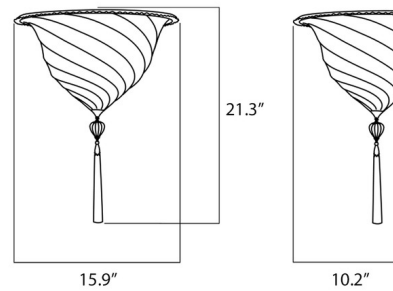

Shown in brass / gold serpentine

Specifications

COLOR Gold Serpentine
BODY FINISH Brass
WATTAGE 75W
DIMMER Standard 120V
DIMENSIONS 16"W x 21.25"H x 10.25"D
BULB NOT INCLUDED 1 x A19/Medium (E26)/75W/120V Incandescent
OTHER BULB OPTIONS 1 x A19/Medium (E26)/120V LED