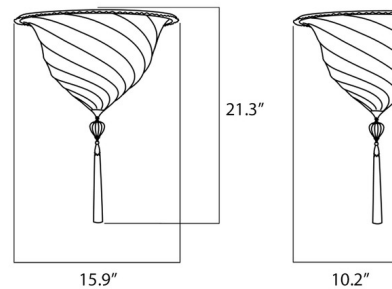

Shown in brass / gold serpentine

Specifications

COLOR Gold Serpentine
BODY FINISH Brass
WATTAGE 75W
DIMMER Standard 120V
DIMENSIONS 16"W x 21.25"H x 10.25"D
BULB NOT INCLUDED 1 x A19/Medium (E26)/75W/120V Incandescent
OTHER BULB OPTIONS 1 x A19/Medium (E26)/120V LED