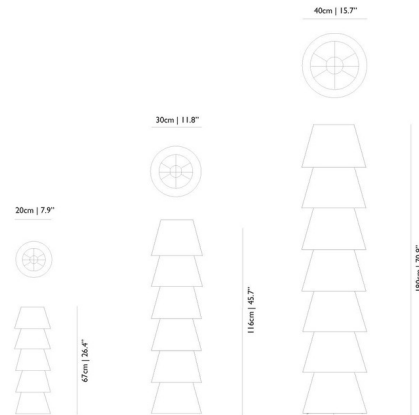

By Moooi

Description

Set Up Shades Lamp explores the boundaries of the archetypal form - the lampshade. Available in three sizes, the smallest of which can act as a table or floor lamp.

Specifications

| | |
|--------------------|--|
| COLOR | White |
| BODY FINISH | N/A |
| WATTAGE | 40W |
| DIMMER | N/A |
| DIMENSIONS | 7.9"W x 26.4"H |
| BULB NOT INCLUDED | 1 x B10/Candelabra (E12)/40W/120V Incandescent |
| OTHER BULB OPTIONS | 1 x B10/Candelabra (E12)/120V LED |
| COUNTRY OF ORIGIN | Netherlands |

Shown in white

CLICK TO VIEW PRODUCT

Notes: