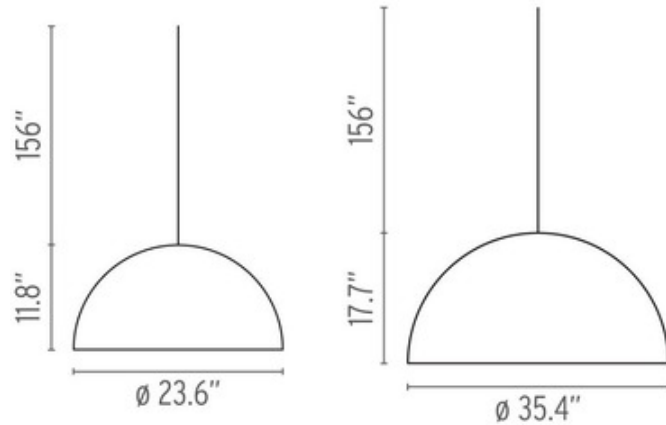

Skygarden Suspension

Designer: Marcel Wanders

Description:

The Skygarden Suspension is a perfect marriage of modern and romantic design, featuring a dome-shaped shade showcasing a historical interior of sculptured garden foliage in painted white cast plaster and an outer Glossy Black, Matte Black, Matte Gold, Rust Brown or Glossy White shade diffuser with aluminum finish. UL listed.

Shown in: Aluminum / Black

Price: \$2995.00

- Shade Color:** Black
- Body Finish:** Aluminum
- Lamp:** 1 x T10/Medium (E26)/150W/120V Halogen
- Wattage:** 150W
- Dimmer:** Incandescent
- Dimensions:** 23.6"W x 11.8"H

Technical Information

- Aperture Size:** 0.000"
- Product Dimensions:** Cord Length: 156"

Product Number: FLO50946			
Company:		Fixture Type:	Date: Apr 09, 2020
Project:		Approved By:	

#0604SU-SKYGARD1-023H1-GBA