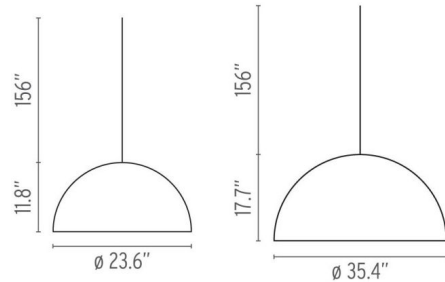

### Specifications

COLOR	Gold
BODY FINISH	Aluminum
WATTAGE	100W
DIMMER	Standard 120V
DIMENSIONS	23.6"W x 11.8"H
BULB NOT INCLUDED	1 x T8/Medium (E26)/100W/120V Halogen
OTHER BULB OPTIONS	1 x T8/Medium (E26)/120V LED
COUNTRY OF ORIGIN	Italy