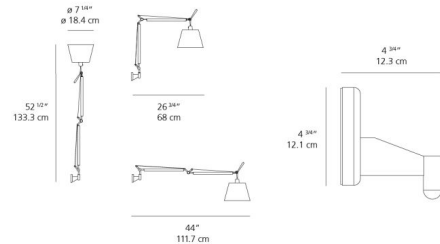

### Description

Experience the iconic flexibility and refined aesthetic of the Tolomeo series in a seamlessly integrated wall-mounted form with the Tolomeo Shade Wall Light Hardwired. This elegant fixture features a sophisticated Parchment or Grey Fiber shade, providing a soft, ambient glow that creates a warm and inviting atmosphere. The shade is beautifully complemented by an aluminum finish structure, embodying the classic Tolomeo design. Designed for permanent installation, this wall light is suitable for mounting directly to a wall electrical junction box with a J bracket for direct hard wiring, ensuring a clean and professional look with no visible cords. While it requires one 75-watt max 120-volt medium base bulb (not included), the diffused light from the shade creates a comfortable, widespread illumination. Measuring 7.25 inches in shade width, 26.75 inches in depth, and 26 inches in height, this fixture makes a graceful statement without overwhelming your space. Note: For hardwire installation, the cord typically needs to be shortened and the plug removed by a qualified electrician, ensuring a custom fit and finish. Customers consistently praise its timeless design and beautiful, diffused light, making it a perfect contemporary choice for bedrooms, reading nooks, or living areas where a sophisticated, hardwired lighting solution is desired.

### Specifications

COLOR	Parchment Paper
BODY FINISH	Aluminum
WATTAGE	8W
DIMMER	Not Dimmable
DIMENSIONS	7.25"W x 26"H x 26.75"D
BULB NOT INCLUDED	1 x A19/Medium (E26)/8W/120V LED
COUNTRY OF ORIGIN	Italy