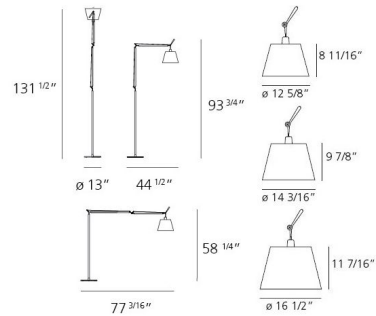

### Description

Make a grand statement with the Tolomeo Mega Floor Lamp, an oversized icon of contemporary design that delivers exceptional light and unparalleled adjustability. This commanding fixture features a fully adjustable articulated arm structure in extruded-aluminum, providing incredible reach and flexibility. The signature joints and tension control knobs in polished die-cast aluminum, along with tension cables in stainless steel, showcase the meticulous engineering and robust construction synonymous with the Tolomeo collection. Available with an Aluminum finish (paired with a Black, Parchment, or Grey Fiber shade) or a sleek Black finish (with a matching Black shade), the Tolomeo Mega offers versatile aesthetic options to suit any decor. The lamp requires one 100-watt max 120-volt medium base bulb (not included) and boasts a large shade available in three impressive sizes: 12.6 inches, 14.2 inches, or 16.5 inches in diameter, allowing you to customize the scale and light distribution for your space. A convenient dimmer and on/off switch are located on the cord, providing effortless control over your illumination. UL listed for safety, the Tolomeo Mega Floor Lamp is consistently lauded by customers for its architectural presence and remarkable functionality, making it the ultimate task or ambient lighting solution for expansive living rooms, open-plan offices, or large reading areas.

### Specifications

COLOR	N/A
BODY FINISH	Aluminum / Grey Shade
WATTAGE	100W
DIMMER	Included
DIMENSIONS	16.5"W x 93.75"H
BULB NOT INCLUDED	1 x A19/Medium (E26)/100W/120V Incandescent
OTHER BULB OPTIONS	1 x A19/Medium (E26)/120V LED
COUNTRY OF ORIGIN	Italy