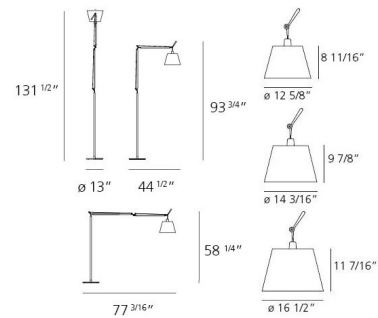

CLICK TO VIEW PRODUCT

Notes: