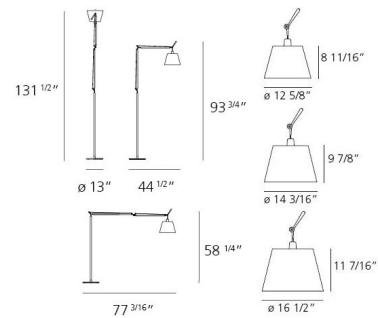

### Description

Make a grand statement with the Tolomeo Mega Floor Lamp, an oversized icon of contemporary design that delivers exceptional light and unparalleled adjustability. This commanding fixture features a fully adjustable articulated arm structure in extruded-aluminum, providing incredible reach and flexibility. The signature joints and tension control knobs in polished die-cast aluminum, along with tension cables in stainless steel, showcase the meticulous engineering and robust construction synonymous with the Tolomeo collection. Available with an Aluminum finish (paired with a Black, Parchment, or Grey Fiber shade) or a sleek Black finish (with a matching Black shade), the Tolomeo Mega offers versatile aesthetic options to suit any decor. The lamp requires one 100-watt max 120-volt medium base bulb (not included) and boasts a large shade available in three impressive sizes: 12.6 inches, 14.2 inches, or 16.5 inches in diameter, allowing you to customize the scale and light distribution for your space. A convenient dimmer and on/off switch are located on the cord, providing effortless control over your illumination. UL listed for safety, the Tolomeo Mega Floor Lamp is consistently lauded by customers for its architectural presence and remarkable functionality, making it the ultimate task or ambient lighting solution for expansive living rooms, open-plan offices, or large reading areas.

### Specifications

COLOR	N/A
BODY FINISH	Aluminum / Grey Shade
WATTAGE	100W
DIMMER	Included
DIMENSIONS	16.5"W x 93.75"H
BULB NOT INCLUDED	1 x A19/Medium (E26)/100W/120V Incandescent
OTHER BULB OPTIONS	1 x A19/Medium (E26)/120V LED
COUNTRY OF ORIGIN	Italy