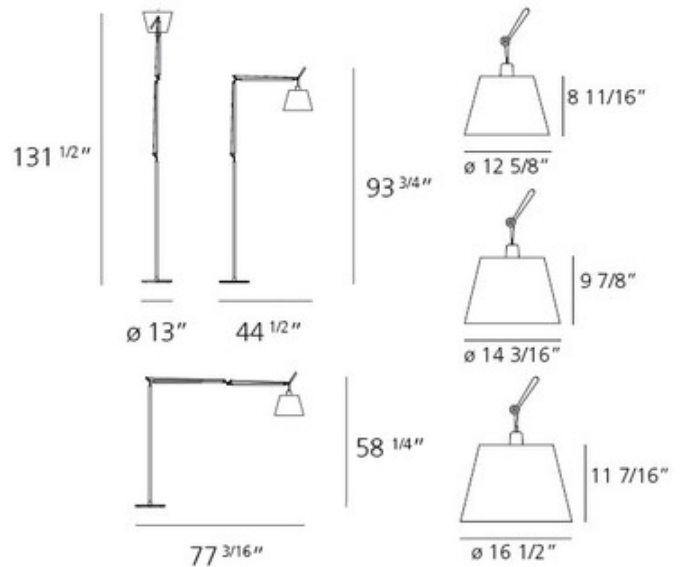

**DESIGNER** Michele De Lucchi & Giancarlo Piretti  
**BRAND** Artemide

**DESCRIPTION**

Tolomeo Mega Floor Lamp is available in Aluminum with a Black, Parchment, or Grey Fiber shade or Black with a Black shade. Tolomeo Mega features a fully adjustable articulated arm structure in extruded-aluminum, joints and tension control knobs in polished die-cast aluminum, tension cables in stainless steel. One 100 watt max 120 volt medium base bulb is required, but not included. Shade available in three sizes: 12.6 inch diameter, 14.2 inch diameter, or 16.5 inch diameter. Dimmer and On/Off switch on cord. UL listed.

*Shown in: Aluminum / Grey Shade*

<b>SHADE COLOR</b>	N/A
<b>BODY FINISH</b>	Aluminum / Grey Shade
<b>WATTAGE</b>	72W
<b>DIMMER</b>	Included
<b>DIMENSIONS</b>	16.5"W x 93.75"H
<b>BULB NOT INCLUDED</b>	
<b>LAMP</b>	1 x A19/Medium (E26)/72W/120V Incandescent
<b>SPEC #</b>	ART51068