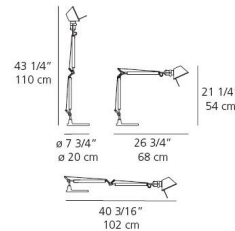

### Description

Experience the iconic design and unparalleled adjustability of the Tolomeo series in a perfectly scaled form with the Tolomeo Mini Desk Lamp. This beloved fixture features a fully adjustable arm crafted from extruded aluminum, allowing for precise directional light exactly where you need it. The compact yet powerful 6-inch diameter diffuser, made of anodized matte aluminum, is effortlessly tiltable and rotatable a full 360 degrees, ensuring optimal illumination for any task. Available in versatile finishes including classic Aluminum, sleek Black, or crisp White, each paired with a stable Aluminum base, the Tolomeo Mini seamlessly integrates into any contemporary workspace or living area. It requires one 100-watt max 120-volt medium base bulb (not included). With a depth of 26.75 inches, a height of 21.25 inches, and an impressive maximum arm length of 40.2 inches, this lamp offers exceptional reach for its size. UL listed for safety, customers consistently praise its incredible flexibility and timeless design, making it an indispensable tool for focused work, reading, or adding a stylish accent to any desk or surface.

### Specifications

COLOR	N/A
BODY FINISH	Aluminum
WATTAGE	100W
DIMMER	N/A
DIMENSIONS	40.3\"L x 21.25\"H x 26.75\"D
BULB NOT INCLUDED	1 x A19/Medium (E26)/100W/120V Incandescent
COUNTRY OF ORIGIN	Italy

CLICK TO VIEW PRODUCT