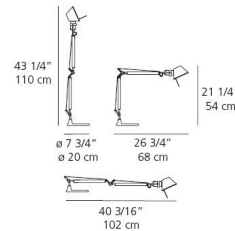

### Description

Experience the iconic design and unparalleled adjustability of the Tolomeo series in a perfectly scaled form with the Tolomeo Mini Desk Lamp. This beloved fixture features a fully adjustable arm crafted from extruded aluminum, allowing for precise directional light exactly where you need it. The compact yet powerful 6-inch diameter diffuser, made of anodized matte aluminum, is effortlessly tiltable and rotatable a full 360 degrees, ensuring optimal illumination for any task. Available in versatile finishes including classic Aluminum, sleek Black, or crisp White, each paired with a stable Aluminum base, the Tolomeo Mini seamlessly integrates into any contemporary workspace or living area. It requires one 100-watt max 120-volt medium base bulb (not included). With a depth of 26.75 inches, a height of 21.25 inches, and an impressive maximum arm length of 40.2 inches, this lamp offers exceptional reach for its size. UL listed for safety, customers consistently praise its incredible flexibility and timeless design, making it an indispensable tool for focused work, reading, or adding a stylish accent to any desk or surface.

### Specifications

COLOR	N/A
BODY FINISH	Aluminum
WATTAGE	100W
DIMMER	N/A
DIMENSIONS	40.3"L x 21.25"H x 26.75"D
BULB NOT INCLUDED	1 x A19/Medium (E26)/100W/120V Incandescent
COUNTRY OF ORIGIN	Italy

CLICK TO VIEW PRODUCT