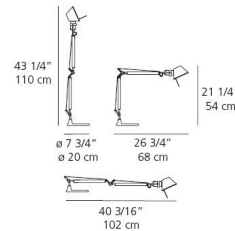

By Artemide

Description

Experience the iconic design and unparalleled adjustability of the Tolomeo series in a perfectly scaled form with the Tolomeo Mini Desk Lamp. This beloved fixture features a fully adjustable arm crafted from extruded aluminum, allowing for precise directional light exactly where you need it. The compact yet powerful 6-inch diameter diffuser, made of anodized matte aluminum, is effortlessly tiltable and rotatable a full 360 degrees, ensuring optimal illumination for any task. Available in versatile finishes including classic Aluminum, sleek Black, or crisp White, each paired with a stable Aluminum base, the Tolomeo Mini seamlessly integrates into any contemporary workspace or living area. It requires one 100-watt max 120-volt medium base bulb (not included). With a depth of 26.75 inches, a height of 21.25 inches, and an impressive maximum arm length of 40.2 inches, this lamp offers exceptional reach for its size. UL listed for safety, customers consistently praise its incredible flexibility and timeless design, making it an indispensable tool for focused work, reading, or adding a stylish accent to any desk or surface.

Shown in aluminum

Specifications

COLOR	N/A
BODY FINISH	Aluminum
WATTAGE	100W
DIMMER	N/A
DIMENSIONS	40.3"L x 21.25"H x 26.75"D
BULB NOT INCLUDED	1 x A19/Medium (E26)/100W/120V Incandescent
COUNTRY OF ORIGIN	Italy