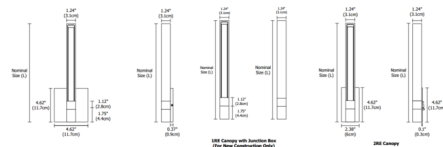

Specifications

COLOR . . . . . Wood Walnut
BODY FINISH . . . . . Satin Nickel
WATTAGE 5W
DIMMER . . . . . Low Voltage Electronic
DIMENSIONS . . . . . 1.24"W x 13.2"H x 1.24"D
INTEGRATED LED MODULE . . . . . 1 x LED/5W/24V LED
COUNTRY OF ORIGIN . . . . . United States

Technical Information

LAMP LIFE . . . . . 50000 hours
COLOR RENDERING . . . . . 92 CRI
LAMP COLOR 2700K
LUMENS/WATT 59.80
LUMINOUS FLUX . . . . . 299 lumens

22K, 27K, 30K, 35K, 40K and 57K