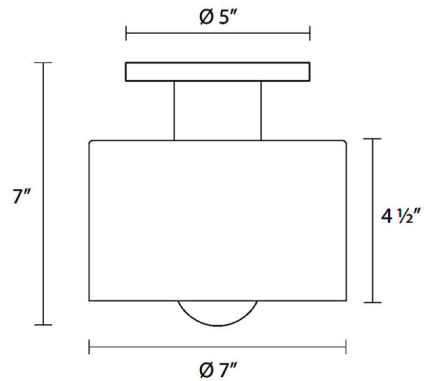

## Transparence Wall / Ceiling Light - Floor Model By SONNEMAN

### Specifications

COLOR	Clear
BODY FINISH	Polished Chrome
WATTAGE	60W
DIMMER	Standard 120V
DIMENSIONS	7"W x 7"H
BULB NOT INCLUDED	1 x A19/Medium (E26)/60W/120V Incandescent
OTHER BULB OPTIONS	1 x A19/Medium (E26)/120V LED