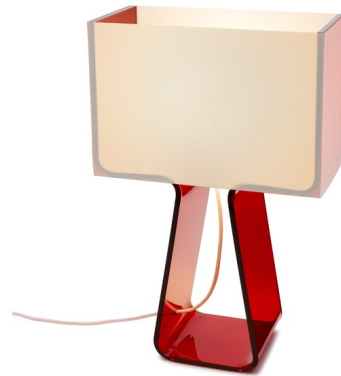

## Tube Top Color Table Lamp

By Pablo

### Description

Tube Top Color Table Lamp is available in vibrant and transparent acrylic colors to accent any environment. Combined with a luminous white mesh fabric shade held in tension, the resulting color combination is magical. UL listed components.

Shown in ruby red / white

### Specifications

COLOR	White
BODY FINISH	Ruby Red
WATTAGE	60W
DIMMER	Included
DIMENSIONS	9"W x 14"H
BULB INCLUDED	1 x G16.5/Candelabra (E12)/60W/120V Incandescent

CLICK TO VIEW PRODUCT

Notes: