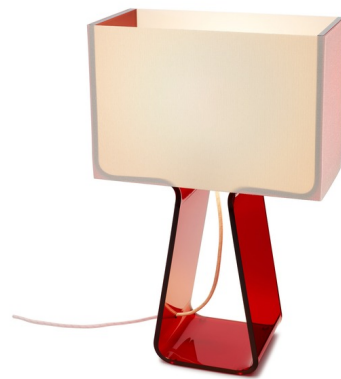

Lightology

lightology.com
866-954-4489
04-11-26

Project: _____

Company: _____

Location: _____ Fixture Type: _____

SPEC #: **PBL51113**

Approved On: _____ Approved By: _____

Tube Top Color Table Lamp

By Pablo

Description

Tube Top Color Table Lamp is available in vibrant and transparent acrylic colors to accent any environment. Combined with a luminous white mesh fabric shade held in tension, the resulting color combination is magical. UL listed components.

Shown in ruby red / white

Specifications

COLOR	White
BODY FINISH	Ruby Red
WATTAGE	60W
DIMMER	Included
DIMENSIONS	9"W x 14"H
BULB INCLUDED	1 x G16.5/Candelabra (E12)/60W/120V Incandescent

CLICK TO VIEW PRODUCT