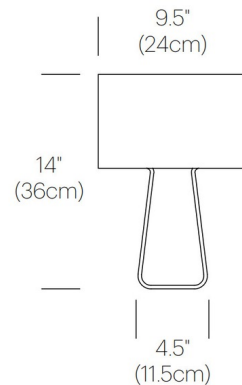

Shown in ruby red / white

Specifications

COLOR	White
BODY FINISH	Ruby Red
WATTAGE	60W
DIMMER	Included
DIMENSIONS	9"W x 14"H
BULB INCLUDED	1 x G16.5/Candelabra (E12)/60W/120V Incandescent

CLICK TO VIEW PRODUCT