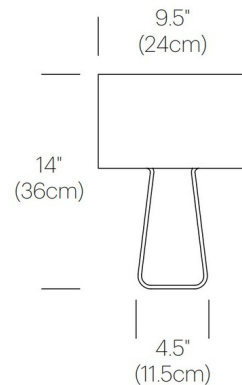

### Specifications

COLOR	White
BODY FINISH	Ruby Red
WATTAGE	60W
DIMMER	Included
DIMENSIONS	9"W x 14"H
BULB INCLUDED	1 x G16.5/Candelabra (E12)/60W/120V Incandescent

CLICK TO VIEW PRODUCT

Notes: