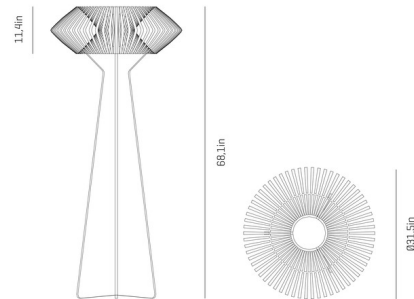

By a-emotional light

Description

The V Floor Lamp features a glass diffuser housed within a slatted polycarbonate structure for a thrilling geometric look. The lampshade is set atop an open angular steel base for a lightweight, ethereal look. On/off switch located on cord.

Specifications

COLOR Black
BODY FINISH Black
WATTAGE 8W
DIMMER N/A
DIMENSIONS 31.5"W x 68.1"H
BULB NOT INCLUDED 1 x A19/Medium (E26)/8W/120V LED
COUNTRY OF ORIGIN Spain

Technical Information

PRODUCT DIMENSIONS Cord Length: 157.5"

Shown in black / black

CLICK TO VIEW PRODUCT

Notes: