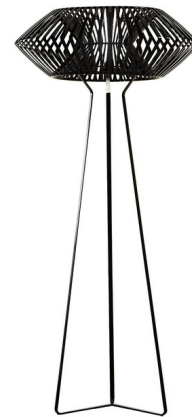

Lightology

lightology.com
866-954-4489
04-10-26

Project: _____

Company: _____

Location: _____ Fixture Type: _____

SPEC #: **ALV51129**

Approved On: _____ Approved By: _____

V Floor Lamp

By a-emotional light

Description

The V Floor Lamp features a glass diffuser housed within a slatted polycarbonate structure for a thrilling geometric look. The lampshade is set atop an open angular steel base for a lightweight, ethereal look. On/off switch located on cord.

Specifications

COLOR Black
BODY FINISH Black
WATTAGE 8W
DIMMER N/A
DIMENSIONS 31.5"W x 68.1"H
BULB NOT INCLUDED 1 x A19/Medium (E26)/8W/120V LED
COUNTRY OF ORIGIN Spain

Technical Information

PRODUCT DIMENSIONS Cord Length: 157.5"