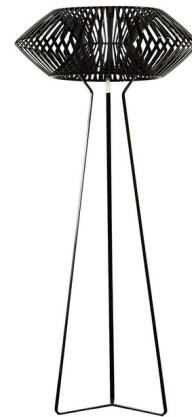

Lightology

lightology.com
866-954-4489
05-30-26

Project: _____
Company: _____
Location: _____ Fixture Type: _____
SPEC #: **ALV51129**
Approved On: _____ Approved By: _____

V Floor Lamp

By a-emotional light

Description

The V Floor Lamp features a glass diffuser housed within a slatted polycarbonate structure for a thrilling geometric look. The lampshade is set atop an open angular steel base for a lightweight, ethereal look. On/off switch located on cord.

Specifications

COLOR . . . . . Black
BODY FINISH . . . . . Black
WATTAGE 8W
DIMMER . . . . . N/A
DIMENSIONS . . . . . 31.5"W x 68.1"H
BULB NOT INCLUDED . . . . . 1 x A19/Medium (E26)/8W/120V LED
COUNTRY OF ORIGIN . . . . . Spain

Technical Information

PRODUCT DIMENSIONS . . . . . Cord Length: 157.5"

Shown in black / black