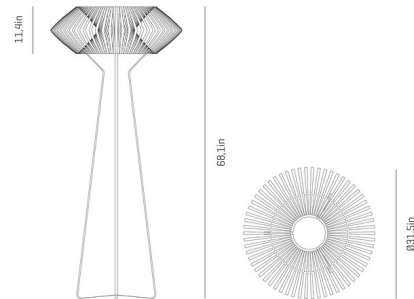

### Description

The V Floor Lamp features a glass diffuser housed within a slatted polycarbonate structure for a thrilling geometric look. The lampshade is set atop an open angular steel base for a lightweight, ethereal look. On/off switch located on cord.

### Specifications

COLOR . . . . . Black  
BODY FINISH . . . . . Black  
WATTAGE . . . . . 8W  
DIMMER . . . . . N/A  
DIMENSIONS . . . . . 31.5"W x 68.1"H  
BULB NOT INCLUDED . . . . . 1 x A19/Medium (E26)/8W/120V LED  
COUNTRY OF ORIGIN . . . . . Spain

### Technical Information

PRODUCT DIMENSIONS . . . . . Cord Length: 157.5"

Shown in black / black

CLICK TO VIEW PRODUCT

Notes: