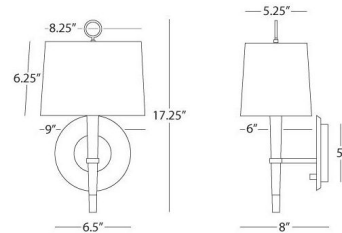

Specifications

COLOR Natural
BODY FINISH Natural / Ebony + Polished Nickel
WATTAGE 60W
DIMMER Included
DIMENSIONS 9"W x 17.25"H x 8"D
BULB NOT INCLUDED 1 x G16.5/Candelabra (E12)/60W/120V Incandescent
OTHER BULB OPTIONS 1 x G16.5/Candelabra (E12)/120V LED