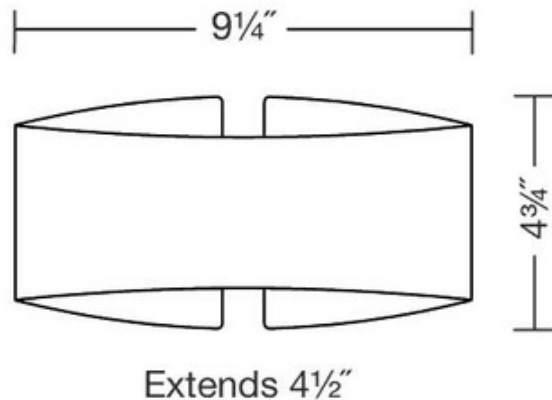

Voila Metal Wall Light

Description:

The Voila Metal Wall Light features varying inner and outer surfaces result in an intriguing juxtaposition of light, shadow and color. Frosted glass shield helps provide even lighting and prevent glare. Finish available in Brushed Brass, Stainless Steel, or Hand Brushed Old Bronze. One 75 watt, 120 volt JCD G9 base halogen bulb is included. 9.25 inch width x 4.75 inch height x 4.5 inch depth. UL listed.

Shown in: Stainless Steel

List Price: \$398.00
 Our Price: \$318.40

Shade Color: N/A
 Body Finish: Stainless Steel
 Lamp: 1 x JCD/G9/75W/120V Halogen
 Wattage: 75W
 Dimmer: Incandescent
 Dimensions: 4.75"H x 9.25"W x 4.5"D